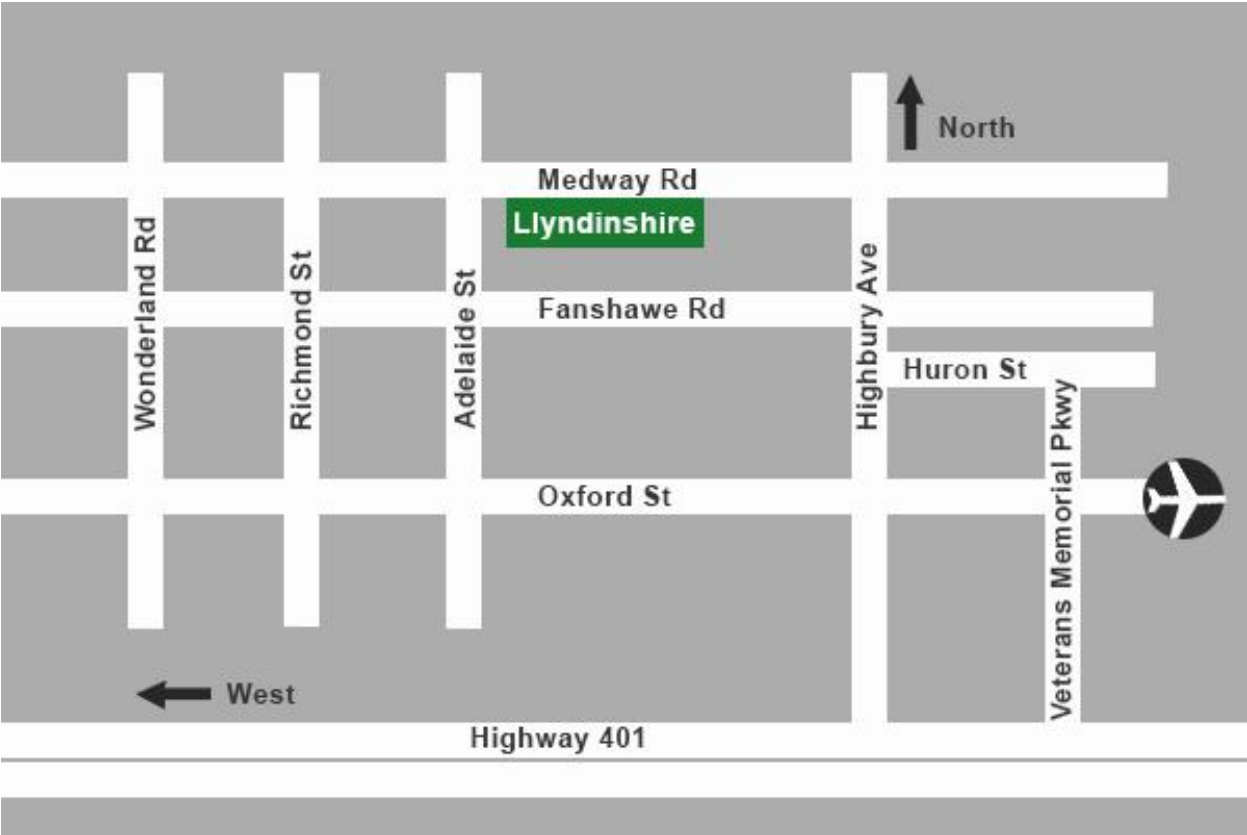

Directions to Llyndinshire Golf & Country Club

Inside London (Traveling North): Wonderland Road, Richmond Street, Adelaide Street and Highbury Avenue all intersect with Medway Road. Wonderland, Richmond & Adelaide, turn right on Medway Road. From Highbury, turn left on Medway. The golf course is located between Adelaide and Highbury on Medway Rd.

Travelling on highway 401: Take the Highbury exit. Proceed North on Highbury Avenue for approximately 15km. You will cross through London and travel briefly outside the city until you reach the traffic lights at Ballymote. Turn left on Medway road and Llyndinshire is on the left side about 2km from Highbury.

Llyndinshire Golf & Country Club 14983 Medway Rd. Arva, Ontario N0M 1C0

(519)-659-5087